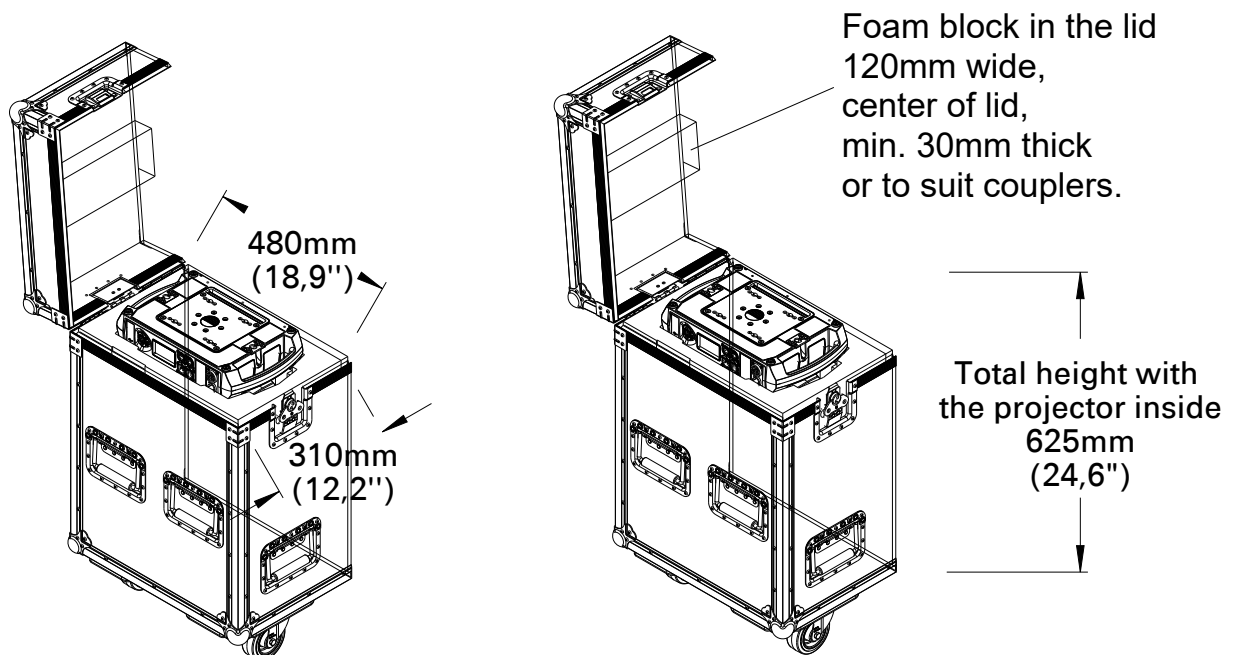

Martin MAC Allure/Aura PXL™

- SiP-Insert -

The SiP insert is provided with the fixture when the SiP variant is being ordered.

MAC Allure Profile: P/N 90250010HU
MAC Allure Wash PC: P/N 90250025HU
MAC Aura PXL: P/N 90250040HU

It is a valuable accessory that wraps and protects the product during transport.

FLIGHT CASE SPECIFICATION: INSIDE MEASUREMENTS

The SiP insert must be inserted into a flight case for
3x MAC Allure/Aura PXL: P/N 91515052