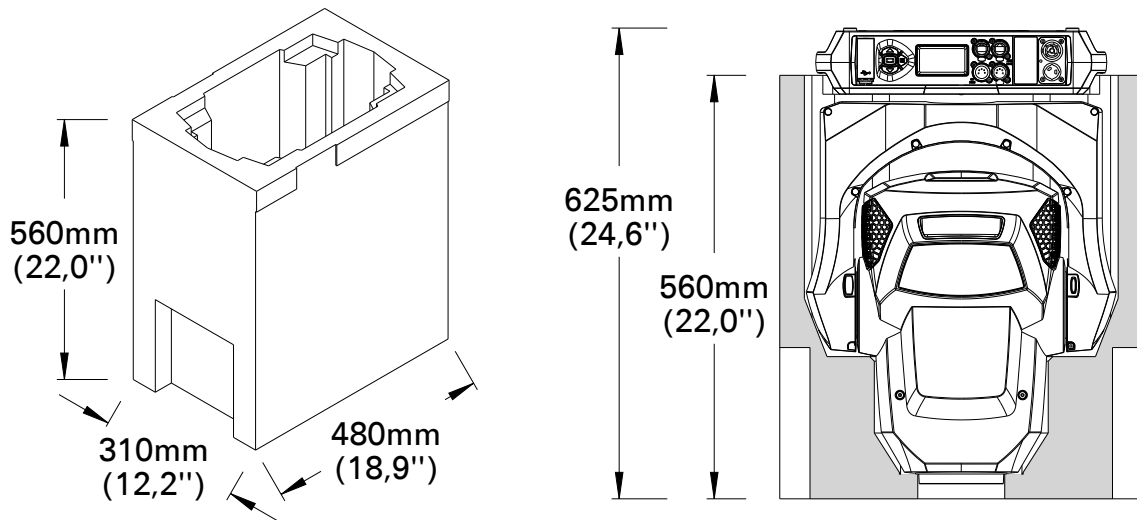

Martin MAC Allure/Aura PXL™

- SiP-Insert -

The SiP insert is provided with the fixture when the SiP variant is being ordered.

MAC Allure Profile: P/N 90250010HU
MAC Allure Wash PC: P/N 90250025HU
MAC Aura PXL: P/N 90250040HU

It is a valuable accessory that wraps and protects the product during transport.

FLIGHT CASE SPECIFICATION: INSIDE MEASUREMENTS

The SiP insert must be inserted into a flight case for
3x MAC Allure/Aura PXL: P/N 91515052